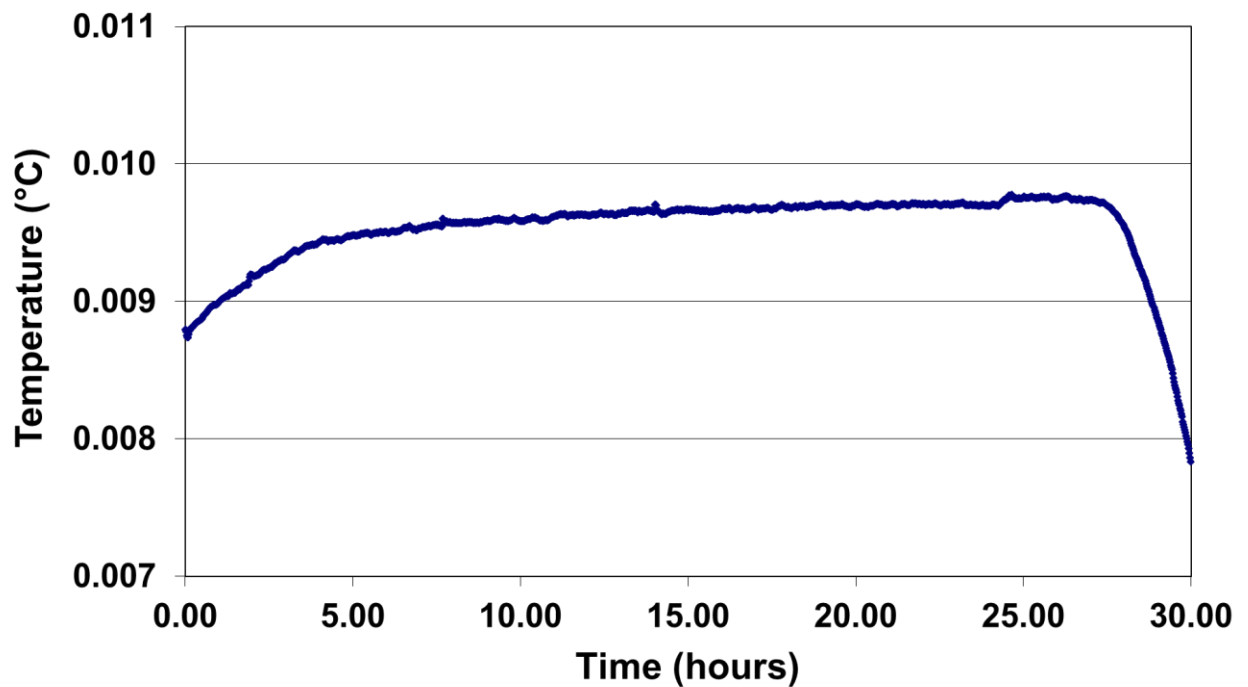

Tech Notes

Title: What is the plateau of the 9210 and the mini TPW cell?

Created:

Last Revised:

Applies To: 9210 and 5901B-G

Problem Description: Need a chart showing the plateau of the 9210 and mini TPW/

Resolution/Work Around:

Equilibrium Temperature in a Small TPW Cell in a Portable Apparatus

Other Information: