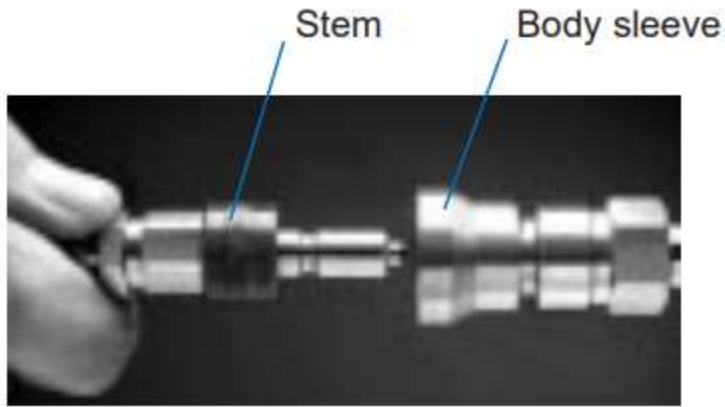

Single- and Double-End Shutoff Stems:

Single-end shutoff (SESO) stems have no valves and remain open when uncoupled (-S or -SC)

Double-end shutoff (DESO) stems have valves and shut off when uncoupled.(-D)

MB at the end of a part number designates a full flow body

Fluke PN Description

3068665 QUICK CONNECTOR, 1/4 IN SWGM FOR SWG QCH, SESO, SS-QC4-S-400

3136788 (102459),ADPT,QC,SS,BODY,4T, SS-QC4-B-400

3865828 (64-405),QUICK CONN, SESO, SS-QC4-S-4PM STEM ASSEMBLY SWAGELOK CO. SS-QC4-S-4PM

1811613 (759257-445),SWAGELOCK BODY ASSY SWAGELOK CO. SS-QC4-B-4PM

3068713 QUICK CONNECTOR, 1/4 IN NPTF FOR SWG QCH, SESO, SS-QC4-S-4PF

3068690 QUICK CONNECTOR, AN4M FOR SWG QCH, SS-QC4-SC-4AN