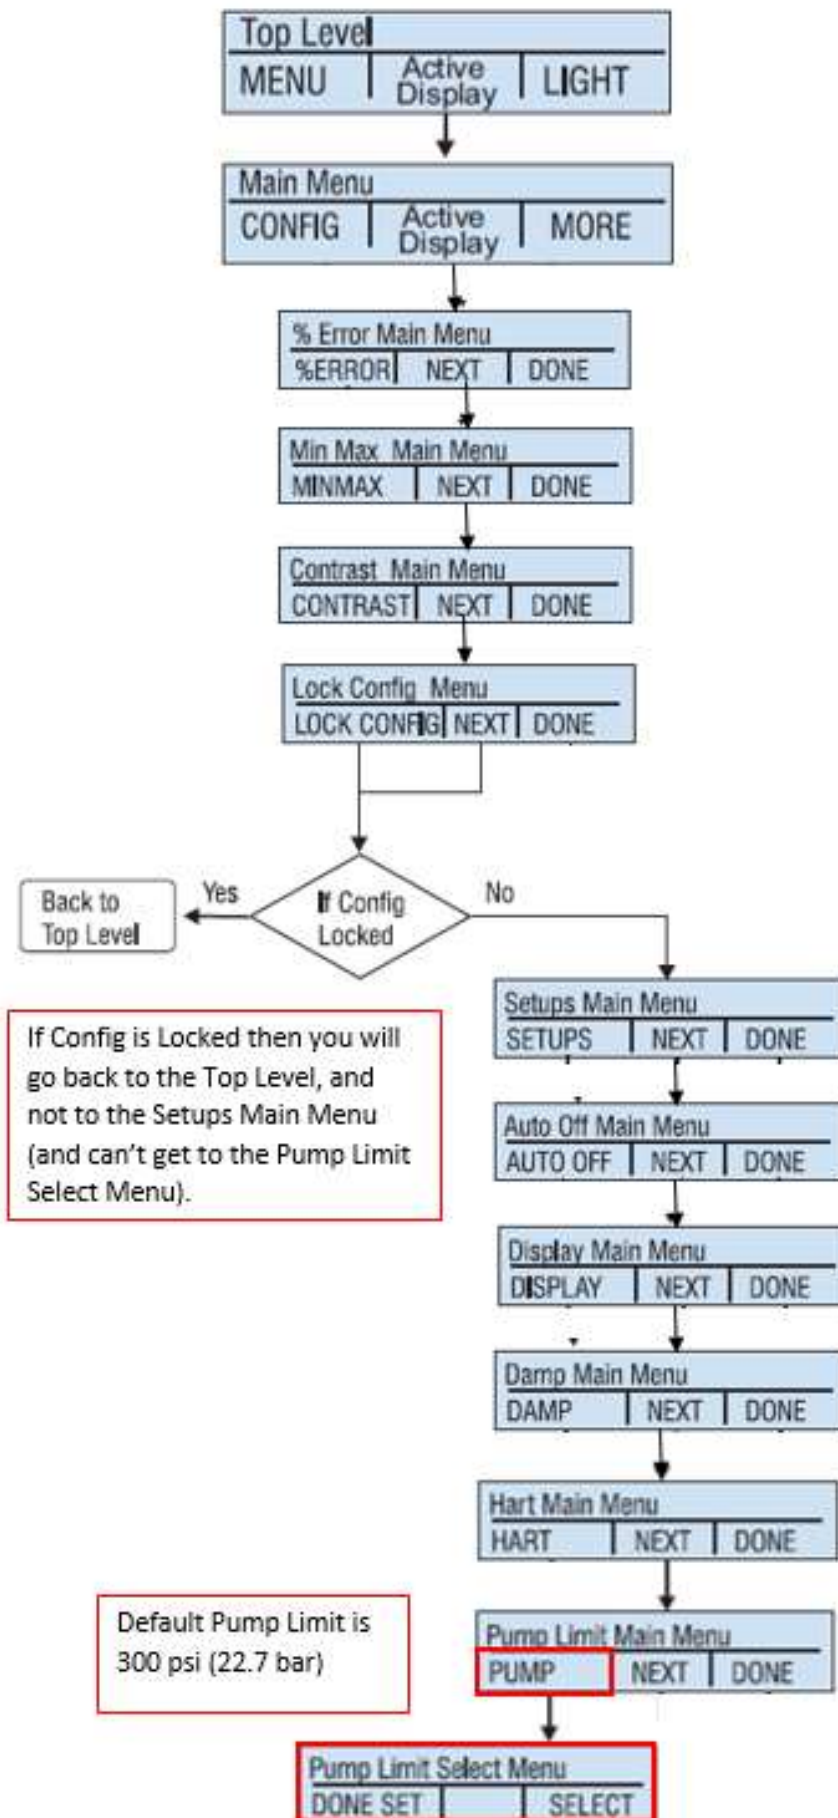

# 3130 Pressure Calibrator – Menu path to change the Pump Limit

Figure 7. Menu Map